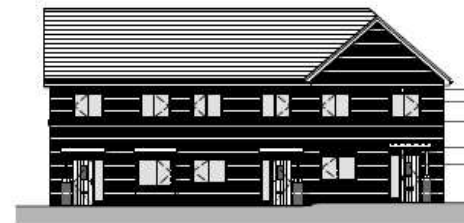

Planning Committee Meeting

Date 3rd June 2020

Application No. PA/343716/19

Erection of 38 dwellings and associated works.

Land off Cherry Avenue, Alt, Oldham

Aerial Photo

Housetypes, example.

First Floor Plan

Ground Floor Plan

Roof Plan @ 1:100

Proposed Site Plan @ 1:500

West Elevation @ 1:100

South Elevation @ 1:100

East Elevation @ 1:100

North Elevation @ 1:100

Site photos (Housing near the site)

Site Photos.

Site Photos

Artists impression

Plans - Layout