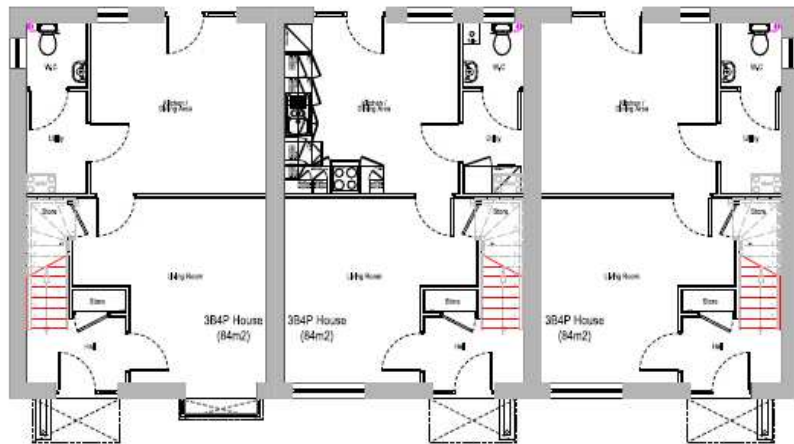

Planning Committee Meeting

Date 3rd June 2020

Application No. PA/343716/19

Erection of 38 dwellings and associated works.

Land off Cherry Avenue, Alt, Oldham

Aerial Photo

Housetypes, example.

First Floor Plan

Ground Floor Plan

Roof Plan @ 1:100

Proposed Site Plan @ 1:500

West Elevation @ 1:100

South Elevation @ 1:100

East Elevation @ 1:100

North Elevation @ 1:100

Site photos (Housing near the site)

Site Photos.

Site Photos

Artists impression

Plans - Layout