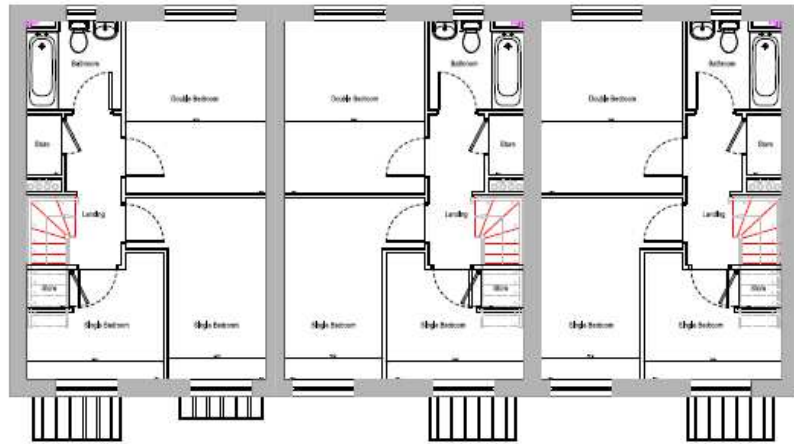

Planning Committee Meeting

Date 3rd June 2020

Application No. PA/343716/19

Erection of 38 dwellings and associated works.

Land off Cherry Avenue, Alt, Oldham

Aerial Photo

Housetypes, example.

First Floor Plan

Ground Floor Plan

Roof Plan @ 1:100

Proposed Site Plan @ 1:500

West Elevation @ 1:100

South Elevation @ 1:100

East Elevation @ 1:100

North Elevation @ 1:100

Site photos (Housing near the site)

Site Photos.

Site Photos

Artists impression

Plans - Layout